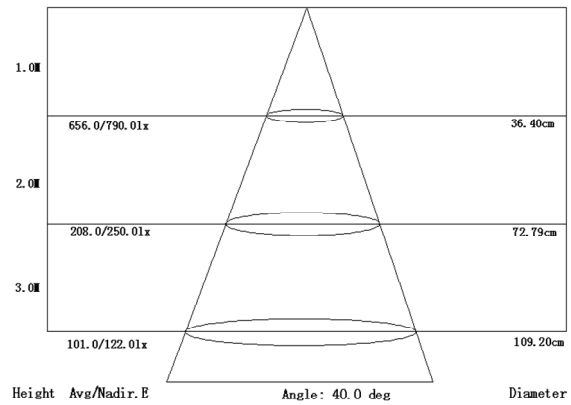

### 3. Dimensions:

## 5. Electrical Specifications

| Product Name              | Product family code | Input Power | Input Voltage | Input Frequency | Efficiency | PF    |
|---------------------------|---------------------|-------------|---------------|-----------------|------------|-------|
| Dimmable 3*2W<br>LED Spot | YC-D32-01 GU10      | 5.9W        | AC 85-265V    | 50HZ/60HZ       | >80%       | >0.75 |
|                           | YC-D32-01 E27       | 5.9W        |               |                 |            |       |
|                           | YC-D32-01 E14       | 5.9W        |               |                 |            |       |

## 6. Optical Performance

YC-D32-01 Warm white Lux chart

YC-D32-01 Cold white Lux chart

Warm white:3500K

Cold white:6500K

| ITEM NO   | Product Name  | LED type | Color        | Beam angle | Flux (LM) | Average Lux @ 1m/2m/3m | Center Lux@ 1m/2m/3m | CRI |
|-----------|---------------|----------|--------------|------------|-----------|------------------------|----------------------|-----|
| YC-D32-01 | Dimmable 3*2W | Edison   | Cool white   | 45°        | 440       | 656/280/101            | 790/250/122          | >75 |
|           |               |          | Nature white |            | 392       | 607/193/94             | 731/232/113          |     |
|           |               |          | Warm white   |            | 351       | 541/159/84             | 562/192/101          |     |