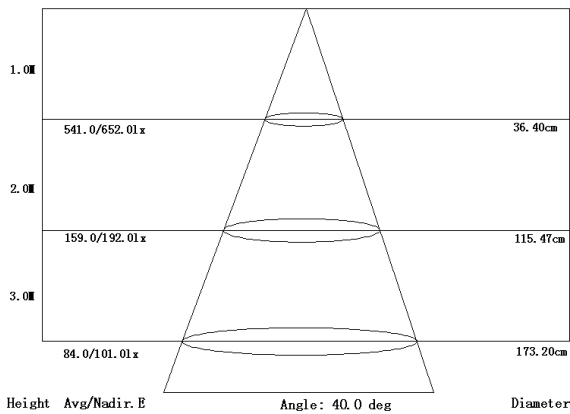

### 3. Dimensions:

## 6. Optical Performance

YC-D32-01 Warm white Lux chart

YC-D32-01 Cold white Lux chart

Warm white:3500K

Cold white:6500K

| ITEM NO   | Product Name  | LED type | Color        | Beam angle | Flux (LM) | Average Lux @ 1m/2m/3m | Center Lux@ 1m/2m/3m | CRI |
|-----------|---------------|----------|--------------|------------|-----------|------------------------|----------------------|-----|
| YC-D32-01 | Dimmable 3*2W | Edison   | Cool white   | 45°        | 440       | 656/280/101            | 790/250/122          | >75 |
|           |               |          | Nature white |            | 392       | 607/193/94             | 731/232/113          |     |
|           |               |          | Warm white   |            | 351       | 541/159/84             | 562/192/101          |     |