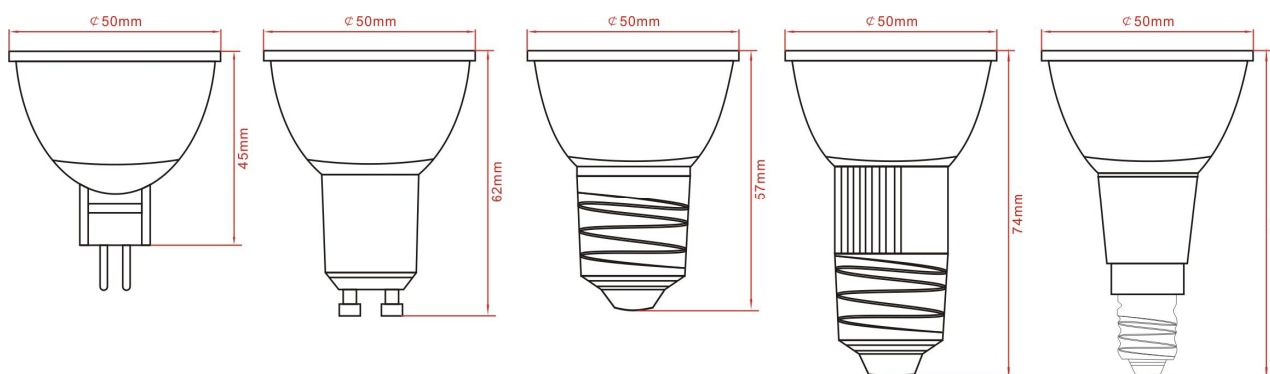

### 2. Product description

Base:GU10/E27/E14

Color: warm white/cold white

Input Voltage: GU10 AC85-265V 50-60Hz

Output:10V, 0-440mA

Lighting Angle: 15/30/45/60degrees

LED QTY: 3PCS

LED type:Epistar/Cree/Edison

### 3. Dimensions: